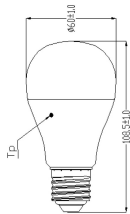

ToLEDo GLS

ToLEDo GLS V6 806LM 827 E27 SL

0026672

Packaging single width (cm)	6.4
Packaging single depth (cm)	6.4
DUN14 (inner)	25410288266729
Units per inner package	6
Packaging inner length / height (cm)	20.4
Packaging inner width (cm)	13.4
Packaging inner depth (cm)	13.7
DUN14 (outer)	15410288266722
Units per outer package	60
Packaging outer length / height (cm)	72.4
Packaging outer width (cm)	22.2
Packaging outer depth (cm)	29.7

Safety data

Breakage cleaning instructions	Not applicable
Special purpose lamp	No
Intended purpose	No
Dry applications use only	Yes
Suitable for household illumination	Yes
Safety message	Not Suitable for totally enclosed fixtures

TECHNICAL DRAWINGS